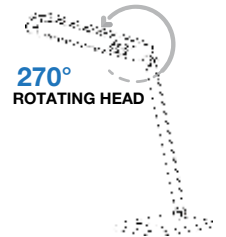

Table Lamps-3 In 1-Dimmable

7W VT-1009D-B

SKU: 7040 - 3 IN 1 3800157605298

Voltage/Frequency:	AC:100-240V,50/60Hz
Luminous Flux:	650lux
CRI:	>80
PF:	>0.45

Beam Angle:	120°
Color:	Black+White
Body Type:	ABS+Aluminium
Dimension:	240x396x180mm
Box Qty:	9 Pcs