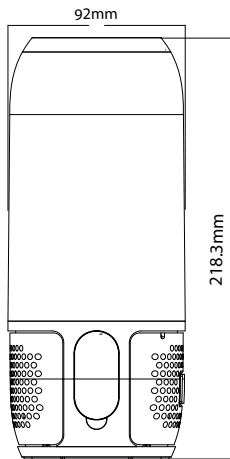

NEW

Table Lamps+Speaker

2*3W VT-7456

Voltage/Frequency:	DC:5V
Working Time:	2-3 Hours
Battery Type:	Lithium 1800mAh
Charging Time:	3 Hours
Dimension:	Ø92x218mm
Box Qty:	12 Pcs

- LED wireless speaker with Bluetooth technology
- Output of 2x3W
- Dancing RGB colorful lights
- Soft rubber finish with touch buttons
- USB & TF card slot
- Bluit in 3.5mm Aux input
- Rechargeable Lithium battery
- Battery capacity 1800 mAh

SKU: 8570 | Red Body
3800157645140