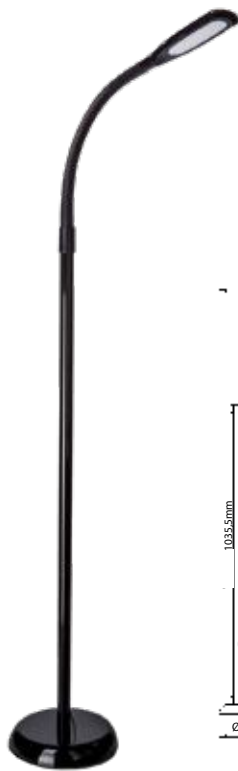

UP-DOWN
LIGHTS

Floor Lamp-Knob Dimming-Round

80w

Silver VT-8500D-S

SKU: 8523 4000K Day White 3800157638128

White VT-8500D-W

SKU: 8524 4000K Day White 3800157638135

Voltage/Frequency: AC:100-240V,50/60Hz

KNOB
DIMMINGUP-DOWN
LIGHTS

Floor Lamp-Knob Dimming-Square
80w

Silver **VT-8600D-S**
SKU: 8525 4000K Day White 3800157638142

White **VT-8600D-W**
SKU: 8526 4000K Day White 3800157638159

Voltage/Frequency:	AC:100-240V,50/60Hz
Luminous Flux:	UP:5200/Down:3600
CRI:	>80
PF:	>0.9
Beam Angle:	110°/90°
Color:	Silver
Body Type:	Aluminium Alloy+PC
Dimension:	280x35x1950mm
Box Qty:	1 Pc

5 YEAR WARRANTY*

NEW
Table Lamps+Speaker
2*3W VT-7456

Voltage/Frequency:	DC:5V
Working Time:	2-3 Hours
Battery Type:	Lithium 1800mAh
Charging Time:	3 Hours
Dimension:	Ø92x218mm
Box Qty:	12 Pcs

- LED wireless speaker with Bluetooth technology
- Output of 2x3W
- Dancing RGB colorful lights
- Soft rubber finish with touch buttons
- USB & TF card slot
- Bluit in 3.5mm Aux input
- Rechargeable Lithium battery
- Battery capacity 1800 mAh

 SKU: 8570 | Red Body
3800157645140

 SKU: 8571 | Blue Body
3800157645157

 SKU: 8569 | Black Body
3800157645164

Floor Lamp
7W VT-7700

 SKU White: 8507 - 4000K Day White 3800157620406
 SKU Black: 8508 - 4000K Day White 3800157620413