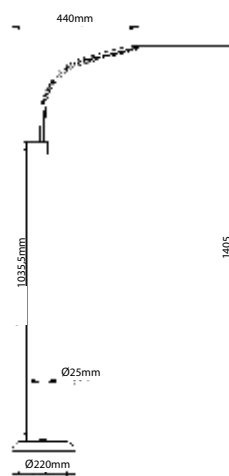

Floor Lamp

7W VT-7700

SKU White: 8507 - 4000K Day White 3800157620406
SKU Black: 8508 - 4000K Day White 3800157620413

Built In LED

Voltage/Frequency:	AC:100-240V,50/60Hz
Luminous Flux:	420lm
CRI:	>80
PF:	>0.5
Beam Angle:	120°
Body Type:	ABS+Metal
Dimension:	Ø220x440x1405mm
Box Qty:	3 Pcs