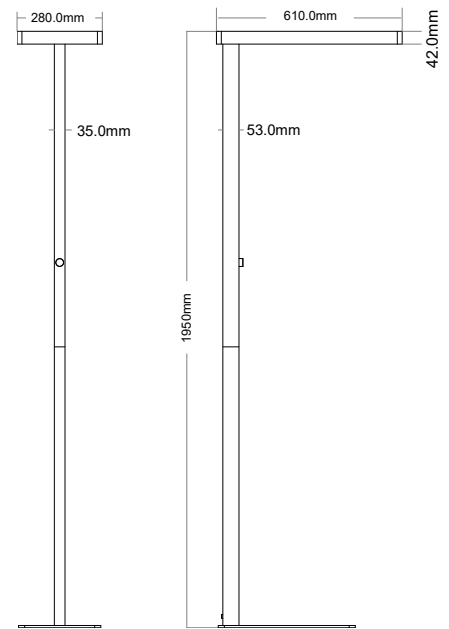

Floor Lamp-Knob Dimming-Round

80w

Silver VT-8500D-S

SKU: 8523 4000K Day White 3800157638128

White VT-8500D-W

SKU: 8524 4000K Day White 3800157638135

Voltage/Frequency: AC:100-240V,50/60Hz

Luminous Flux: UP:5200/Down:3600

CRI: >80

PF: >0.9

Beam Angle: 110°/90°

Color: Silver

Body Type: Aluminium Alloy+PC

Dimension: 280x35x1950mm

Box Qty: 1 Pc

KNOB
DIMMING

UP-DOWN
LIGHTS