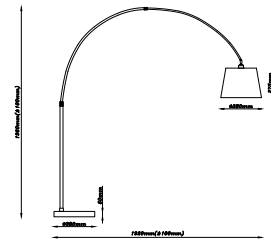

NEW

Floor Lamp-E27

VT-7451

SKU: 8564 Black 3800157644167
SKU: 8565 Ivory 3800157644174

Max. Watts:	60W
Body Type:	Marble+Metal
Holder:	E27
Dimension:	1920x1960mm
Box Qty:	1 Pc

Floor Lamp-E27

VT-7500

SKU Black: 7055 3800157610698
SKU Silver: 7056 3800157610704

Max. Watts:	60W
Body Type:	ABS+Metal
Holder:	E27
Dimension:	250x250x1800mm
Box Qty:	4 Pcs