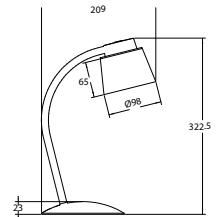

Desk Lamp-White

5W VT-1015-W

SKU: 7051 - 4000K Day white
3800157610650

Voltage/Frequency: AC:100-240V,50/60Hz
Luminous Flux: 360lm
CRI: >80
PF: >0.45

Touch Control

Beam Angle: 90°
Color: White
Body Type: ABS+Metal
Dimension: 210x136x32mm
Box Qty: 6 Pcs