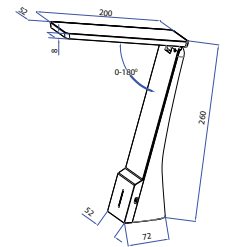

Table Lamps-White+Silver

4w VT-1014-S

SKU: 7098 - 3 IN 1 3800157616980

Voltage/Frequency:	AC:100-240V,50/60Hz
Luminous Flux:	120lm
CRI:	>80
PF:	>0.45

Beam Angle:	120°
Color:	White+Silver
Body Type:	ABS+PC+Aluminium
Dimension:	200x50x263mm
Box Qty:	25 Pcs