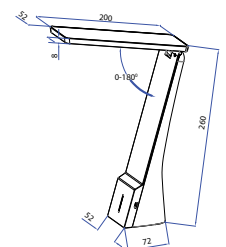

Table Lamps-White+Gold

4w VT-1014-G

SKU: 7099 - 3 IN 1 3800157616997

Voltage/Frequency:	AC:100-240V,50/60Hz
Luminous Flux:	120lm
CRI:	>80
PF:	>0.45

Beam Angle:	120°
Color:	White+Gold
Body Type:	ABS+PC+Aluminium
Dimension:	200x50x263mm
Box Qty:	25 Pcs