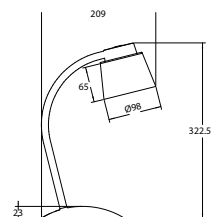

Desk Lamp-Touch Dimming

5W VT-1015-B

SKU: 7052 - 4000K Day white
3800157610667

Voltage/Frequency: AC:100-240V,50/60Hz
Luminous Flux: 360lm
CRI: >80
PF: >0.45

Touch Control

Beam Angle: 90°
Color: Black
Body Type: ABS+Metal
Dimension: 210x136x32mm
Box Qty: 6 Pcs