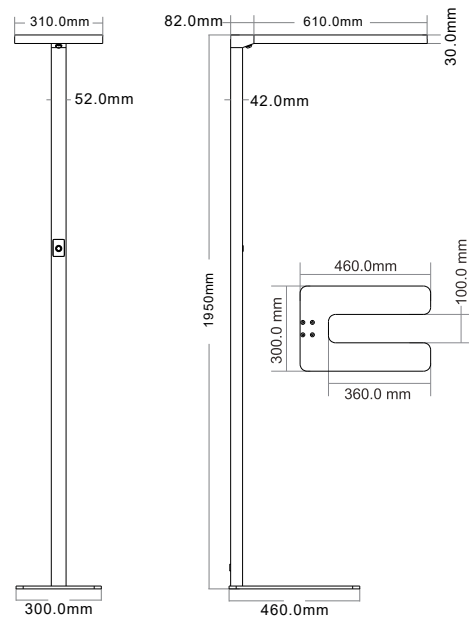

Floor Lamp-Touch Dimming
80w

Silver	VT-8400D-S
SKU: 8521 4000K Day White	3800157638104
White	VT-8400D-W
SKU: 8522 4000K Day White	3800157638111

Voltage/Frequency:	AC:100-240V,50/60Hz
Luminous Flux:	UP:4200/Down:3800
CRI:	>80
PF:	>0.9
Beam Angle:	110°
Color:	Silver
Body Type:	Aluminium Alloy+PC
Dimension:	310x52x1950mm
Box Qty:	1 Pc

UP-DOWN
LIGHTS