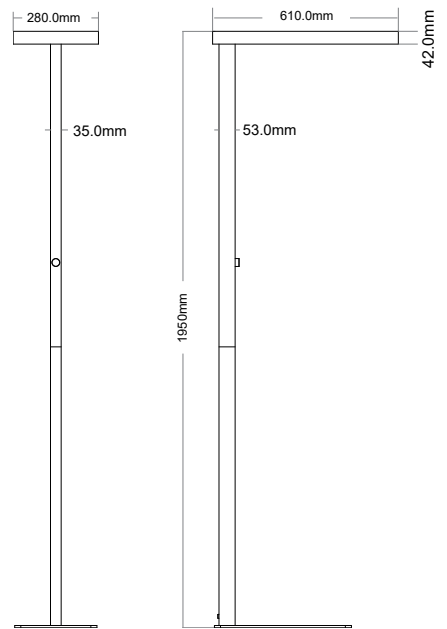

Luminous Flux: UP:5200/Down:3600

CRI: >80

PF: >0.9

Beam Angle: 110°/90°

Color: Silver

Body Type: Aluminium Alloy+PC

Dimension: 280x35x1950mm

Box Qty: 1 Pc

UP-DOWN
LIGHTS

Table Lamps-Slim

6.5w VT-1037 SKU: 8520 3IN 1
3800157637718

Voltage/Frequency:	DC:12V,1A
Luminous Flux:	110lm
CRI:	>80
PF:	>0.5
Beam Angle:	120°

Color:	White
Body Type:	PC-Rubber Finish
Dimension:	562x65x21mm
Box Qty:	10 Pcs

Color:	White
Body Type:	ABS+Aluminium
Dimension:	240x396x180mm
Box Qty:	12 Pcs

- Wireless Charging.
- 5 Levels of Brightness Dimming
- Watts as per led 0.2W.
- Rating Input DC:12V/1.5A

Table Lamps-White+Silver