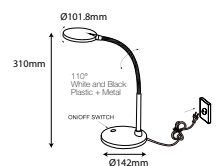

Table Lamps

5.5W VT-1046

SKU: 8514 - 3000K Warm White
3800157627245

Voltage/Frequency: AC:220-240V,50/60Hz
Luminous Flux: 420lm
CRI: >80
PF: >0.5

Beam Angle: 110°
Color: White
Body Type: Plastic+Metal
Dimension: 142x101.8x310mm
Box Qty: 12 Pcs