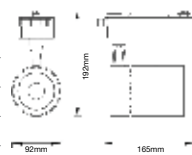

Tracklights-White Body 35W VT-4536W

SKU: 1255 - 3000K Warm White 3800157607551
SKU: 1256 - 4500K Day White 3800157607568
SKU: 1257 - 6000K White 3800157607575

Sensor Compatible:	Yes	Beam Angle:	24°
Voltage/Frequency:	AC:220-264V,50/60Hz	Color of Fixture:	White
Luminous Flux:	3500lm	Body Type:	Aluminium
LED Type:	COB	Life span:	20,000 Hours
CRI:	>80	Dimension:	92x165x192mm
PF:	>0.9	Box Qty:	20 Pcs