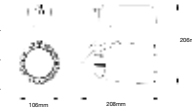

Tracklights-White Body 33W VT-4534W

SKU: 1241 - 3000K Warm White 3800157603997
SKU: 1229 - 4000K Day White 3800157602501
SKU: 1230 - 5000K White 3800157602518

Sensor Compatible:	Yes	Beam Angle:	22°
Voltage/Frequency:	AC:220-240V,50/60Hz	Color of Fixture:	White
Luminous Flux:	2300lm	Body Type:	Die Cast Aluminium
LED Type:	COB	Life span:	20,000 Hours
CRI:	>80	Dimension:	106x208x206mm
PF:	>0.9	Box Qty:	8 Pcs