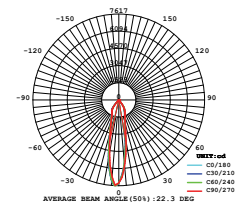

Tracklights-Black Body
40W VT-4540T

SKU: 1191 - 3000K Warm White 3800230629548
SKU: 1192 - 5000K Day White 3800230629555

Sensor Compatible:	Yes	Beam Angle:	22°
Voltage/Frequency:	AC:220-240V,50/60Hz	Color of Fixture:	Black
Luminous Flux:	2600lm	Body Type:	Aluminium
LED Type:	COB	Life span:	20,000 Hours
CRI:	>70	Dimension:	225x185x138mm
PF:	>0.9	Box Qty:	8 Pcs