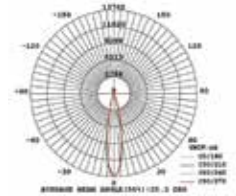

5 YEAR
WARRANTY*