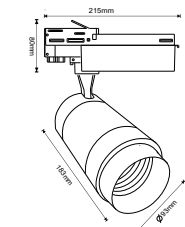

CCT AND DIMMING
VIA SMART PHONE APP

Beam Angle:	16°-53°
Color of Fixture:	Black
Body Type:	Aluminium
Life span:	30,000 Hours
Dimension:	250x183x93mm
Box Qty:	20 Pcs

CCT Adjustable
2800K/4000K/6000K

5 YEAR
WARRANTY