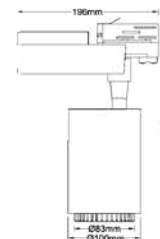

5 YEAR
WARRANTY*

Tracklights-Color Changing

35w VT-4745-W

SKU: 1412 - 3 IN 1 3800157629348

CCT Adjustable
2800K/4000K/6000K

Lens Angle Adjustable
20°-60°

Triac Dimmable

Sensor Compatible:	Yes	Beam Angle:	20° ~ 60° (Adjust-able)
Voltage/Frequency:	AC:220-240V,50/60Hz	Color of Fixture:	able)
Luminous Flux:	3000lm	Body Type:	White
LED Type:	COB	Life span:	Aluminium
CRI:	>95	Dimension:	30,000 Hours
PF:	>0.9	Box Qty:	Ø100x196x262mm