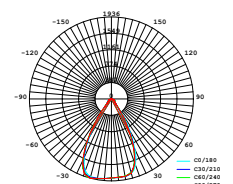

Tracklights-Smart Color Changing
35w VT-7735-B

SKU: 1459 - 3 IN 1 3800157637930

Sensor Compatible:	
Voltage/Frequency:	AC:220-240V,50/60Hz
Luminous Flux:	1950
LED Type:	COB
CRI:	>80
PF:	>0.9

CCT AND DIMMING
VIA SMART PHONE APP

Beam Angle:	16°-53°
Color of Fixture:	Black
Body Type:	Aluminium
Life span:	30,000 Hours
Dimension:	250x183x93mm
Box Qty:	20 Pcs

CCT Adjustable
2800K/4000K/6000K

5 YEAR
WARRANTY