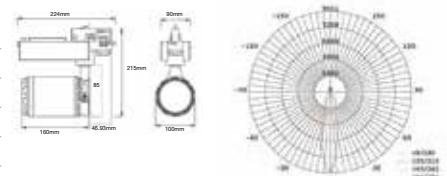

Tracklights-Black-White Body
35w VT-4537

SKU: 1338 - 3000K Warm White 3800157620666
SKU: 1339 - 4000K Day White 3800157620673
SKU: 1340 - 6000K White 3800157620680

5 YEAR WARRANTY

Sensor Compatible:	Yes	Beam Angle:	24°
Voltage/Frequency:	AC:220-240V,50/60Hz	Color of Fixture:	Black+White
Luminous Flux:	2850lm	Body Type:	Aluminium
LED Type:	COB	Life span:	30,000 Hours
CRI:	>80	Dimension:	224x100x215mm
PF:	>0.9	Box Qty:	10 Pcs