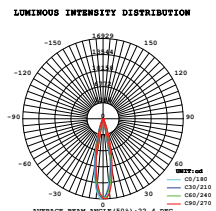

Tracklights-Black Body 35W VT-4536B

SKU: 1285 - 3000K Warm White 3800157618694
SKU: 1286 - 4000K Day White 3800157618700
SKU: 1287 - 6000K White 3800157618717

Sensor Compatible:	Yes	Beam Angle:	24°
Voltage/Frequency:	AC:220-264V,50/60Hz	Color of Fixture:	Black
Luminous Flux:	3500lm	Body Type:	Aluminium
LED Type:	COB	Life span:	20,000 Hours
CRI:	>80	Dimension:	92x165x192mm
PF:	>0.9	Box Qty:	20 Pcs