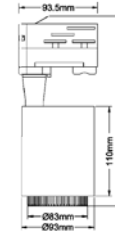

Tracklights-Color Changing

18w VT-4718-W

SKU: 1410 - 3 IN 1 3800157629324

CCT Adjustable
2800K/4000K/6000K

Lens Angle Adjustable
20°-60°

Triac Dimmable

Sensor Compatible:	Yes	Beam Angle:	20° ~ 60° (Adjust-able)
Voltage/Frequency:	AC:220-240V,50/60Hz	Color of Fixture:	able)
Luminous Flux:	1450lm	Body Type:	White
LED Type:	COB	Life span:	Aluminium
CRI:	>95	Dimension:	30,000 Hours
PF:	>0.9	Box Qty:	Ø93x93.5x203mm

5 YEAR
WARRANTY*