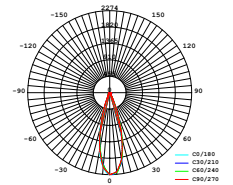

CCT AND DIMMING
VIA SMART PHONE APP

Beam Angle:	18°-48°
Color of Fixture:	White
Body Type:	Aluminium
Life span:	30,000 Hours
Dimension:	250x141x60mm
Box Qty:	20 Pcs

CCT Adjustable
2800K/4000K/6000K

5 YEAR
WARRANTY