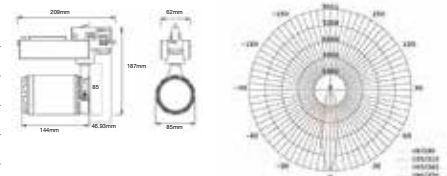

Tracklights-Black-White Body
25w VT-4528

SKU: 1335 - 3000K Warm White 3800157620635
SKU: 1336 - 4000K Day White 3800157620642
SKU: 1337 - 6000K White 3800157620659

5 YEAR WARRANTY

Sensor Compatible:	Yes	Beam Angle:	24°
Voltage/Frequency:	AC:220-240V,50/60Hz	Color of Fixture:	Black+White
Luminous Flux:	2100lm	Body Type:	Aluminium
LED Type:	COB	Life span:	30,000 Hours
CRI:	>80	Dimension:	209x85x187mm
PF:	>0.9	Box Qty:	20 Pcs