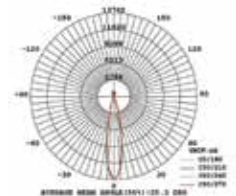

5 YEAR
WARRANTY*