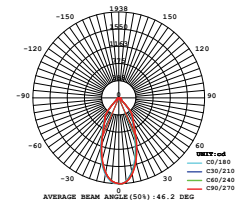

Tracklights-Black Body
20W VT-4521T

SKU: 1202 - 5000K Day White 3800157600187

Sensor Compatible:	Yes	Beam Angle:	46°
Voltage/Frequency:	AC:100-240V,50/60Hz	Color of Fixture:	Black
Luminous Flux:	1500lm	Body Type:	Die Cast Aluminium
LED Type:	COB	Life span:	20,000 Hours
CRI:	>80	Dimension:	Ø80x185mm
PF:	>0.9	Box Qty:	8 Pcs