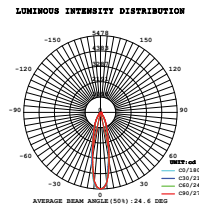

Tracklights-Black Body
45W VT-4545

SKU: 1236 - 3000K Warm White 3800157603751
SKU: 1237 - 4000K Day White 3800157603768
SKU: 1238 - 5000K White 3800157603775

Sensor Compatible:	Yes	Beam Angle:	25°
Voltage/Frequency:	AC:100-240V,50/60Hz	Color of Fixture:	Black
Luminous Flux:	2300lm	Body Type:	Die Cast Aluminium
LED Type:	COB	Life span:	20,000 Hours
CRI:	>95	Dimension:	123x165x218mm
PF:	>0.9	Box Qty:	8 Pcs