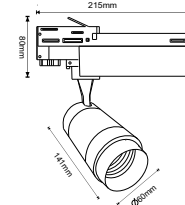

CCT AND DIMMING
VIA SMART PHONE APP

Beam Angle:	18°-48°
Color of Fixture:	White
Body Type:	Aluminium
Life span:	30,000 Hours
Dimension:	250x141x60mm
Box Qty:	20 Pcs

CCT Adjustable
2800K/4000K/6000K

5 YEAR
WARRANTY