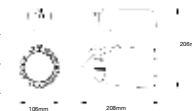

Tracklights-Black Body 33W VT-4534B

SKU: 1242 - 3000K Warm White 3800157604000
SKU: 1231 - 4000K Day White 3800157602525
SKU: 1232 - 5000K White 3800157602532

Sensor Compatible:	Yes	Beam Angle:	22°
Voltage/Frequency:	AC:220-240V,50/60Hz	Color of Fixture:	Black
Luminous Flux:	2300lm	Body Type:	Die Cast Aluminium
LED Type:	COB	Life span:	20,000 Hours
CRI:	>80	Dimension:	106x208x206mm
PF:	>0.9	Box Qty:	8 Pcs