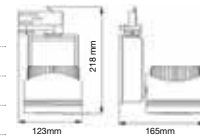

Tracklights-Black Body
45W VT-4545

SKU: 1236 - 3000K Warm White 3800157603751
SKU: 1237 - 4000K Day White 3800157603768
SKU: 1238 - 5000K White 3800157603775

Sensor Compatible:	Yes	Beam Angle:	25°
Voltage/Frequency:	AC:100-240V,50/60Hz	Color of Fixture:	Black
Luminous Flux:	2300lm	Body Type:	Die Cast Aluminium
LED Type:	COB	Life span:	20,000 Hours
CRI:	>95	Dimension:	123x165x218mm
PF:	>0.9	Box Qty:	8 Pcs