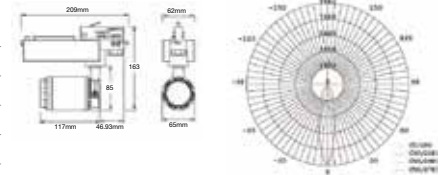

5 YEAR
WARRANTY*

Tracklights-Black-White Body
10w VT-4512

SKU: 1332 - 3000K Warm White 3800157620604
SKU: 1333 - 4000K Day White 3800157620611
SKU: 1334 - 6000K White 3800157620628

5 YEAR WARRANTY

Sensor Compatible:	Yes	Beam Angle:	24°
Voltage/Frequency:	AC:220-264V,50/60Hz	Color of Fixture:	Black+White
Luminous Flux:	800lm	Body Type:	Aluminium
LED Type:	COB	Life span:	30,000 Hours
CRI:	>80	Dimension:	209x65x163mm
PF:	>0.9	Box Qty:	40 Pcs