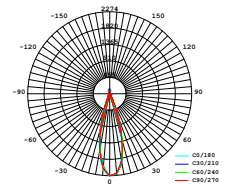

CCT AND DIMMING
VIA SMART PHONE APP

Beam Angle:	18°-48°
Color of Fixture:	White
Body Type:	Aluminium
Life span:	30,000 Hours
Dimension:	250x141x60mm
Box Qty:	20 Pcs

CCT Adjustable
2800K/4000K/6000K

5 YEAR
WARRANTY

Beam Angle:	18°-48°
Color of Fixture:	Black
Body Type:	Aluminium
Life span:	30,000 Hours
Dimension:	250x141x60mm
Box Qty:	20 Pcs

CCT Adjustable
2800K/4000K/6000K

5 YEAR
WARRANTY

Tracklights-Smart Color Changing
35w VT-7735-W