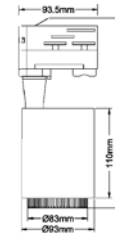

Tracklights-Color Changing

18w VT-4718-B

SKU: 1411 - 3 IN 1 3800157629331

CCT Adjustable
2800K/4000K/6000K

Lens Angle Adjustable
20°-60°

Triac Dimmable

Sensor Compatible:	Yes	Beam Angle:	20° ~ 60° (Adjust-able)
Voltage/Frequency:	AC:220-240V,50/60Hz	Color of Fixture:	able)
Luminous Flux:	1450lm	Body Type:	Black
LED Type:	COB	Life span:	Aluminium
CRI:	>95	Dimension:	30,000 Hours
PF:	>0.9	Box Qty:	Ø93x93.5x203mm

5 YEAR
WARRANTY*