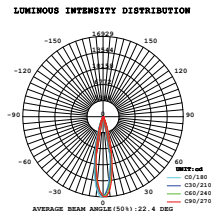

Tracklights-White Body 35W VT-4536W

SKU: 1255 - 3000K Warm White 3800157607551
SKU: 1256 - 4500K Day White 3800157607568
SKU: 1257 - 6000K White 3800157607575

Sensor Compatible:	Yes	Beam Angle:	24°
Voltage/Frequency:	AC:220-264V,50/60Hz	Color of Fixture:	White
Luminous Flux:	3500lm	Body Type:	Aluminium
LED Type:	COB	Life span:	20,000 Hours
CRI:	>80	Dimension:	92x165x192mm
PF:	>0.9	Box Qty:	20 Pcs