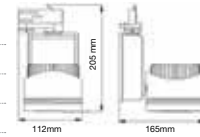

5 YEAR
WARRANTY*

Tracklights-Black Body
33W VT-4535

SKU: 1233 - 3000K Warm White 3800157603720
SKU: 1234 - 4000K Day White 3800157603737
SKU: 1235 - 5000K White 3800157603744

Sensor Compatible:	Yes	Beam Angle:	25°
Voltage/Frequency:	AC:100-240V,50/60Hz	Color of Fixture:	Black
Luminous Flux:	1800lm	Body Type:	Die Cast Aluminium
LED Type:	COB	Life span:	20,000 Hours
CRI:	>95	Dimension:	112x165x205mm
PF:	>0.9	Box Qty:	8 Pcs