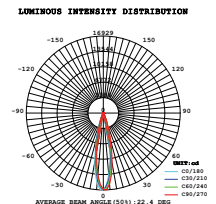

Tracklights-Black Body 33W VT-4534B

SKU: 1242 - 3000K Warm White 3800157604000
SKU: 1231 - 4000K Day White 3800157602525
SKU: 1232 - 5000K White 3800157602532

Sensor Compatible:	Yes	Beam Angle:	22°
Voltage/Frequency:	AC:220-240V,50/60Hz	Color of Fixture:	Black
Luminous Flux:	2300lm	Body Type:	Die Cast Aluminium
LED Type:	COB	Life span:	20,000 Hours
CRI:	>80	Dimension:	106x208x206mm
PF:	>0.9	Box Qty:	8 Pcs