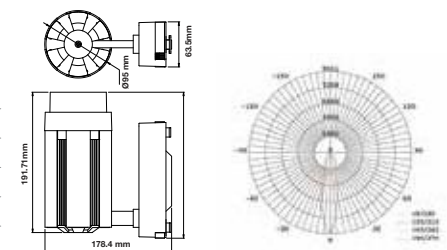

5 YEAR WARRANTY

Sensor Compatible:	Yes	Beam Angle:	15°-60° (Adjustable)
Voltage/Frequency:	AC:220-240V,50/60Hz	Color of Fixture:	White
Luminous Flux:	2800lm	Body Type:	Aluminium
LED Type:	COB(CREE)	Life span:	30,000 Hours
CRI:	>80	Dimension:	178.4x197.7x95mm
PF:	>0.9	Box Qty:	8 Pcs