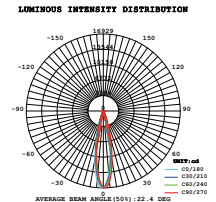

Tracklights-White Body 33W VT-4534W

SKU: 1241 - 3000K Warm White 3800157603997
SKU: 1229 - 4000K Day White 3800157602501
SKU: 1230 - 5000K White 3800157602518

Sensor Compatible:	Yes	Beam Angle:	22°
Voltage/Frequency:	AC:220-240V,50/60Hz	Color of Fixture:	White
Luminous Flux:	2300lm	Body Type:	Die Cast Aluminium
LED Type:	COB	Life span:	20,000 Hours
CRI:	>80	Dimension:	106x208x206mm
PF:	>0.9	Box Qty:	8 Pcs