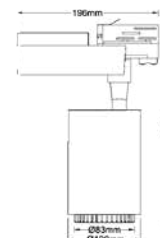

5 YEAR
WARRANTY*

Tracklights-Color Changing

35w VT-4745-B

SKU: 1413 - 3 IN 1 3800157629355

CCT Adjustable
2800K/4000K/6000K

Lens Angle Adjustable
20°-60°

Triac Dimmable

Sensor Compatible:	Yes	Beam Angle:	20° ~ 60° (Adjust-able)
Voltage/Frequency:	AC:220-240V,50/60Hz	Color of Fixture:	able)
Luminous Flux:	3000lm	Body Type:	Black
LED Type:	COB	Life span:	Aluminium
CRI:	>95	Dimension:	30,000 Hours
PF:	>0.9	Box Qty:	Ø100x196x262mm