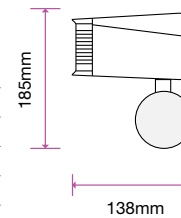

Tracklights-Black Body
40W VT-4540T

SKU: 1191 - 3000K Warm White 3800230629548
SKU: 1192 - 5000K Day White 3800230629555

Sensor Compatible:	Yes	Beam Angle:	22°
Voltage/Frequency:	AC:220-240V,50/60Hz	Color of Fixture:	Black
Luminous Flux:	2600lm	Body Type:	Aluminium
LED Type:	COB	Life span:	20,000 Hours
CRI:	>70	Dimension:	225x185x138mm
PF:	>0.9	Box Qty:	8 Pcs