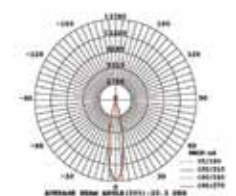

5 YEAR
WARRANTY*