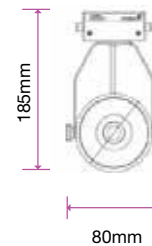

Tracklights-Black Body
20W VT-4521T

SKU: 1202 - 5000K Day White 3800157600187

Sensor Compatible:	Yes	Beam Angle:	46°
Voltage/Frequency:	AC:100-240V,50/60Hz	Color of Fixture:	Black
Luminous Flux:	1500lm	Body Type:	Die Cast Aluminium
LED Type:	COB	Life span:	20,000 Hours
CRI:	>80	Dimension:	Ø80x185mm
PF:	>0.9	Box Qty:	8 Pcs