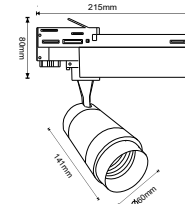

Tracklights-Smart Color Changing
35w VT-7735-W

SKU: 1458 - 3 IN 1 3800157637923

Sensor Compatible:	
Voltage/Frequency:	AC:220-240V,50/60Hz
Luminous Flux:	2350
LED Type:	COB
CRI:	>80
PF:	>0.9

CCT AND DIMMING
VIA SMART PHONE APP

Beam Angle:	16°-53°
Color of Fixture:	White
Body Type:	Aluminium
Life span:	30,000 Hours
Dimension:	250x183x93mm
Box Qty:	20 Pcs

CCT Adjustable
2800K/4000K/6000K

5 YEAR
WARRANTY