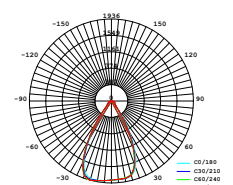

CCT AND DIMMING
VIA SMART PHONE APP

Beam Angle:	16°-53°
Color of Fixture:	Black
Body Type:	Aluminium
Life span:	30,000 Hours
Dimension:	250x183x93mm
Box Qty:	20 Pcs

CCT Adjustable
2800K/4000K/6000K

5 YEAR
WARRANTY