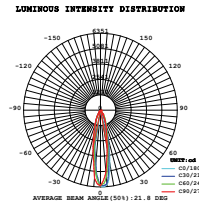

5 YEAR
WARRANTY*

Tracklights-Black Body
33W VT-4535

SKU: 1233 - 3000K Warm White 3800157603720
SKU: 1234 - 4000K Day White 3800157603737
SKU: 1235 - 5000K White 3800157603744

Sensor Compatible:	Yes	Beam Angle:	25°
Voltage/Frequency:	AC:100-240V,50/60Hz	Color of Fixture:	Black
Luminous Flux:	1800lm	Body Type:	Die Cast Aluminium
LED Type:	COB	Life span:	20,000 Hours
CRI:	>95	Dimension:	112x165x205mm
PF:	>0.9	Box Qty:	8 Pcs