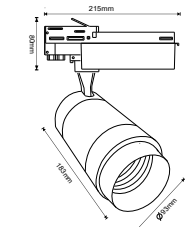

Tracklights-Smart Color Changing
35w VT-7735-B

SKU: 1459 - 3 IN 1 3800157637930

Sensor Compatible:	
Voltage/Frequency:	AC:220-240V,50/60Hz
Luminous Flux:	1950
LED Type:	COB
CRI:	>80
PF:	>0.9

CCT AND DIMMING
VIA SMART PHONE APP

Beam Angle:	16°-53°
Color of Fixture:	Black
Body Type:	Aluminium
Life span:	30,000 Hours
Dimension:	250x183x93mm
Box Qty:	20 Pcs

CCT Adjustable
2800K/4000K/6000K

5 YEAR
WARRANTY