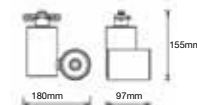

5 YEAR
WARRANTY*