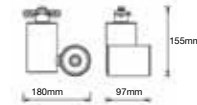

5 YEAR
WARRANTY*