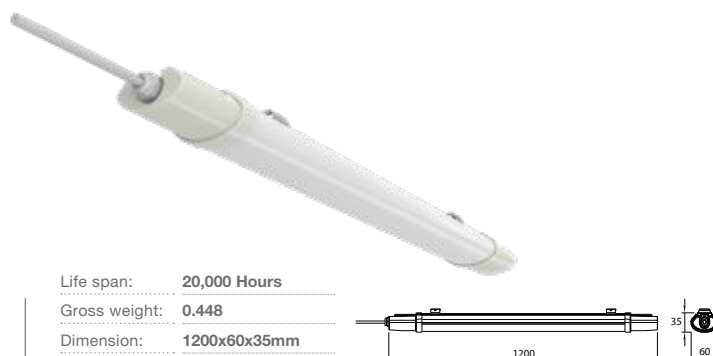

NEW

IP65 RATING

Waterproof Fitting-S Series
36w VT-1239

SKU: 6469 - 4000K Day White 3800157640992
SKU: 6470 - 6400K White 3800157641005

Voltage/Frequency: **AC:220-240V,50Hz**
Luminous Flux: **3000lm**
LED Type: **SMD2835**
CRI: **>80**

PF: **>0.9**
Beam Angle: **120°**
Body Type: **Plastic**
On/Off: **>10,000**

Life span: **20,000 Hours**
Gross weight: **0.448**
Dimension: **1200x60x35mm**
Box Qty: **20 Pcs**