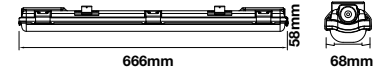

Voltage/Frequency:	AC:200-240V,50/60Hz
Luminous Flux:	850lm
LED Type:	SMD
CRI:	>80

PF:	>0.5
Beam Angle:	120°
Body Type:	Plastic+ABS
On/Off:	>15,000

Life span:	20,000 Hours
Gross weight:	0.70 kg
Dimension:	666x68x58mm
Box Qty:	16pcs

PF:	>0.5
Beam Angle:	120°
Body Type:	Plastic+ABS
On/Off:	>15,000

Life span:	20,000 Hours
Gross weight:	1 kg
Dimension:	666x96x58mm
Box Qty:	12pcs

1 LED TUBE INCLUDED

Waterproof Fitting-Tubes

18w VT-12028

 SKU: 6459 - 4000K Day White 3800157639729
 SKU: 6460 - 6400K White 3800157639712

Voltage/Frequency:	AC:200-240V,50/60Hz
Luminous Flux:	1700lm
LED Type:	SMD
CRI:	>80

PF:	>0.5
Beam Angle:	120°
Body Type:	Plastic+ABS
On/Off:	>15,000

Life span:	20,000 Hours
Gross weight:	1 kg
Dimension:	1276x68x58mm
Box Qty:	16pcs