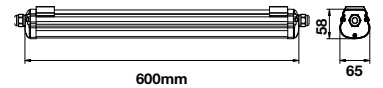

2 LED TUBES INCLUDED

Voltage/Frequency:	AC:200-240V,50/60Hz
Luminous Flux:	3400lm
LED Type:	SMD
CRI:	>80

PF:	>0.9
Beam Angle:	120°
Body Type:	Plastic+ABS
On/Off:	>10,000

Life span:	30,000 Hours
Gross weight:	1.33 kg
Dimension:	1260x112x63mm
Box Qty:	10 Pcs

PF:	>0.9
Beam Angle:	120°
Body Type:	Plastic+ABS
On/Off:	>10,000

Life span:	30,000 Hours
Gross weight:	1.65 kg
Dimension:	1560x112x63mm
Box Qty:	10 Pcs

Waterproof Fitting-G Series

18W VT-6076

SKU: 6283 - 4000K Day White 3800157616478

Voltage/Frequency:	AC:220-240V,50Hz
Luminous Flux:	1440lm
LED Type:	SMD
CRI:	>70

PF:	>0.5
Beam Angle:	120°
Body Type:	Plastic
On/Off:	>10,000

Life span:	20,000 Hours
Gross weight:	0.60 kg
Dimension:	600x65x58mm
Box Qty:	12 Pcs