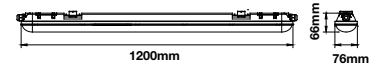

Voltage/Frequency:	AC:200-240V,50Hz
Luminous Flux:	2880lm
LED Type:	SMD
CRI:	>70

PF:	>0.9
Beam Angle:	120°
Body Type:	Plastic+ABS
On/Off:	>10,000

Life span:	20,000 Hours
Gross weight:	1.42 kg
Dimension:	1200x76x66mm
Box Qty:	12 Pcs