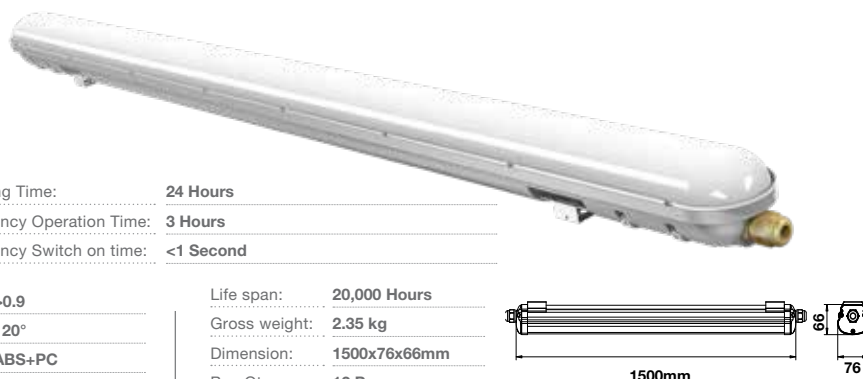

Waterproof-Emergency Kit
48w VT-1550

SKU: 6446 - 4000K Day White 3800157632102
SKU: 6447 - 6400K White 3800157632119

IP65 RATING

**Waterproof
Emergency Kit**

Charging Time: **24 Hours**
Emergency Operation Time: **3 Hours**
Emergency Switch on time: **<1 Second**

Voltage/Frequency: **AC:220-240V,50/60Hz**
Luminous Flux: **3920lm**
LED Type: **SMD**
CRI: **>70**

PF: **>0.9**
Beam Angle: **120°**
Body Type: **ABS+PC**
On/Off: **>10,000**

Life span: **20,000 Hours**
Gross weight: **2.35 kg**
Dimension: **1500x76x66mm**
Box Qty: **12 Pcs**