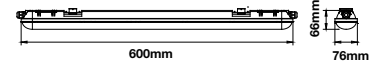

Life span:	20,000 Hours
Gross weight:	0.80 kg
Dimension:	600x76x66mm
Box Qty:	12 Pcs

Waterproof Fitting
36w VT-1248

SKU: 6200 - 4500K Day White 3800157603270
SKU: 6201 - 6000K White 3800157603287

Voltage/Frequency:	AC:200-240V,50Hz
Luminous Flux:	2880lm
LED Type:	SMD
CRI:	>70