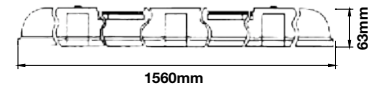

2 LED TUBES INCLUDED

Voltage/Frequency:	AC:200-240V,50/60Hz
Luminous Flux:	3400lm
LED Type:	SMD
CRI:	>80

PF:	>0.9
Beam Angle:	120°
Body Type:	Plastic+ABS
On/Off:	>10,000

Life span:	30,000 Hours
Gross weight:	1.33 kg
Dimension:	1260x112x63mm
Box Qty:	10 Pcs

PF:	>0.9
Beam Angle:	120°
Body Type:	Plastic+ABS
On/Off:	>10,000

Life span:	30,000 Hours
Gross weight:	1.65 kg
Dimension:	1560x112x63mm
Box Qty:	10 Pcs

Waterproof Fitting-G Series

18W VT-6076

SKU: 6283 - 4000K Day White 3800157616478