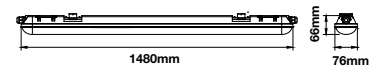

Voltage/Frequency:	AC:200-240V,50/60Hz
Luminous Flux:	3840lm
LED Type:	SMD
CRI:	>70

PF:	>0.7
Beam Angle:	120°
Body Type:	Plastic+ABS
On/Off:	>10,000

Life span:	20,000 Hours
Gross weight:	1.86 kg
Dimension:	1480x76x66mm
Box Qty:	12 Pcs