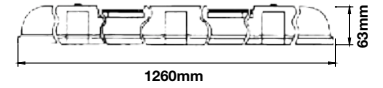

Voltage/Frequency:	AC:200-240V,50/60Hz
Luminous Flux:	1700lm
LED Type:	SMD
CRI:	>80

PF:	>0.5
Beam Angle:	120°
Body Type:	Plastic+ABS
On/Off:	>15,000

Life span:	20,000 Hours
Gross weight:	1 kg
Dimension:	1276x68x58mm
Box Qty:	16pcs

PF:	>0.5
Beam Angle:	120°
Body Type:	Plastic+ABS
On/Off:	>15,000

Life span:	20,000 Hours
Gross weight:	1.2 kg
Dimension:	1576x68x58mm
Box Qty:	16pcs

Waterproof Fitting-Tubes

36W VT-12023

SKU: 6387 - 4000K Day White 3800157625036
 SKU: 6399 - 6400K White 3800157626385

2 LED TUBES INCLUDED

Voltage/Frequency:	AC:200-240V,50/60Hz
Luminous Flux:	3400lm
LED Type:	SMD
CRI:	>80

PF:	>0.9
Beam Angle:	120°
Body Type:	Plastic+ABS
On/Off:	>10,000

Life span:	30,000 Hours
Gross weight:	1.33 kg
Dimension:	1260x112x63mm
Box Qty:	10 Pcs