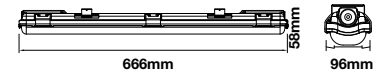

Voltage/Frequency:	AC:200-240V,50/60Hz
Luminous Flux:	850lm
LED Type:	SMD
CRI:	>80

PF:	>0.5
Beam Angle:	120°
Body Type:	Plastic+ABS
On/Off:	>15,000

Life span:	20,000 Hours
Gross weight:	0.70 kg
Dimension:	666x68x58mm
Box Qty:	16pcs

PF:	>0.5
Beam Angle:	120°
Body Type:	Plastic+ABS
On/Off:	>15,000

Life span:	20,000 Hours
Gross weight:	1 kg
Dimension:	666x96x58mm
Box Qty:	12pcs

1 LED TUBE INCLUDED

Waterproof Fitting-Tubes

18w VT-12028

 SKU: 6459 - 4000K Day White 3800157639729
 SKU: 6460 - 6400K White 3800157639712

Voltage/Frequency:	AC:200-240V,50/60Hz
Luminous Flux:	1700lm
LED Type:	SMD
CRI:	>80

PF:	>0.5
Beam Angle:	120°
Body Type:	Plastic+ABS
On/Off:	>15,000

Life span:	20,000 Hours
Gross weight:	1 kg
Dimension:	1276x68x58mm
Box Qty:	16pcs

2 LED TUBES INCLUDED

Voltage/Frequency:	AC:200-240V,50/60Hz
Luminous Flux:	3400lm
LED Type:	SMD
CRI:	>80

PF:	>0.9
Beam Angle:	120°
Body Type:	Plastic+ABS
On/Off:	>10,000

Life span:	30,000 Hours
Gross weight:	1.33 kg
Dimension:	1260x112x63mm
Box Qty:	10 Pcs