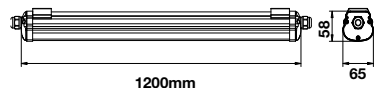

Voltage/Frequency:	AC:220-240V,50Hz
Luminous Flux:	2880lm
LED Type:	SMD
CRI:	>70

PF:	>0.9
Beam Angle:	120°
Body Type:	Plastic
On/Off:	>10,000

Life span:	20,000 Hours
Gross weight:	0.60 kg
Dimension:	1200x65x58mm
Box Qty:	12 Pcs