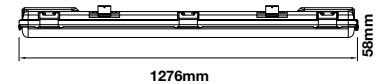

Voltage/Frequency:	AC:200-240V,50/60Hz
Luminous Flux:	850lm
LED Type:	SMD
CRI:	>80

PF:	>0.5
Beam Angle:	120°
Body Type:	Plastic+ABS
On/Off:	>15,000

Life span:	20,000 Hours
Gross weight:	0.70 kg
Dimension:	666x68x58mm
Box Qty:	16pcs

PF:	>0.5
Beam Angle:	120°
Body Type:	Plastic+ABS
On/Off:	>15,000

Life span:	20,000 Hours
Gross weight:	1 kg
Dimension:	666x96x58mm
Box Qty:	12pcs

1 LED TUBE INCLUDED

Waterproof Fitting-Tubes

18w VT-12028

 SKU: 6459 - 4000K Day White 3800157639729
 SKU: 6460 - 6400K White 3800157639712

Voltage/Frequency:	AC:200-240V,50/60Hz
Luminous Flux:	1700lm
LED Type:	SMD
CRI:	>80

PF:	>0.5
Beam Angle:	120°
Body Type:	Plastic+ABS
On/Off:	>15,000

Life span:	20,000 Hours
Gross weight:	1 kg
Dimension:	1276x68x58mm
Box Qty:	16pcs