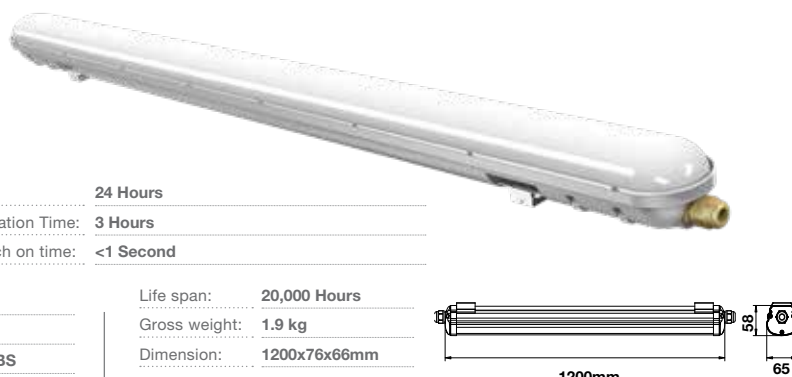

Waterproof-Emergency Kit
36w VT-1250

SKU: 6448 - 4000K Day White 3800157632126
SKU: 6449 - 6400K White 3800157632133

IP65 RATING

**Waterproof
Emergency Kit**

Charging Time: **24 Hours**
Emergency Operation Time: **3 Hours**
Emergency Switch on time: **<1 Second**

Voltage/Frequency: **AC:220-240V,50/60Hz**
Luminous Flux: **2880lm**
LED Type: **SMD**
CRI: **>70**

PF: **>0.9**
Beam Angle: **120°**
Body Type: **Plastic+ABS**
On/Off: **>10,000**

Life span: **20,000 Hours**
Gross weight: **1.9 kg**
Dimension: **1200x76x66mm**
Box Qty: **12 Pcs**